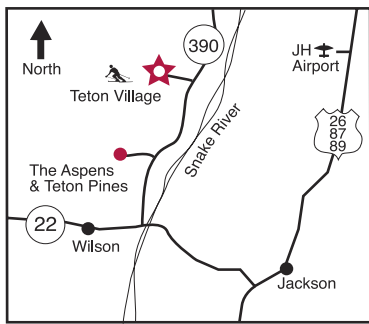

# MOOSE CREEK

 Recycling is located in Ranch Parking Lot