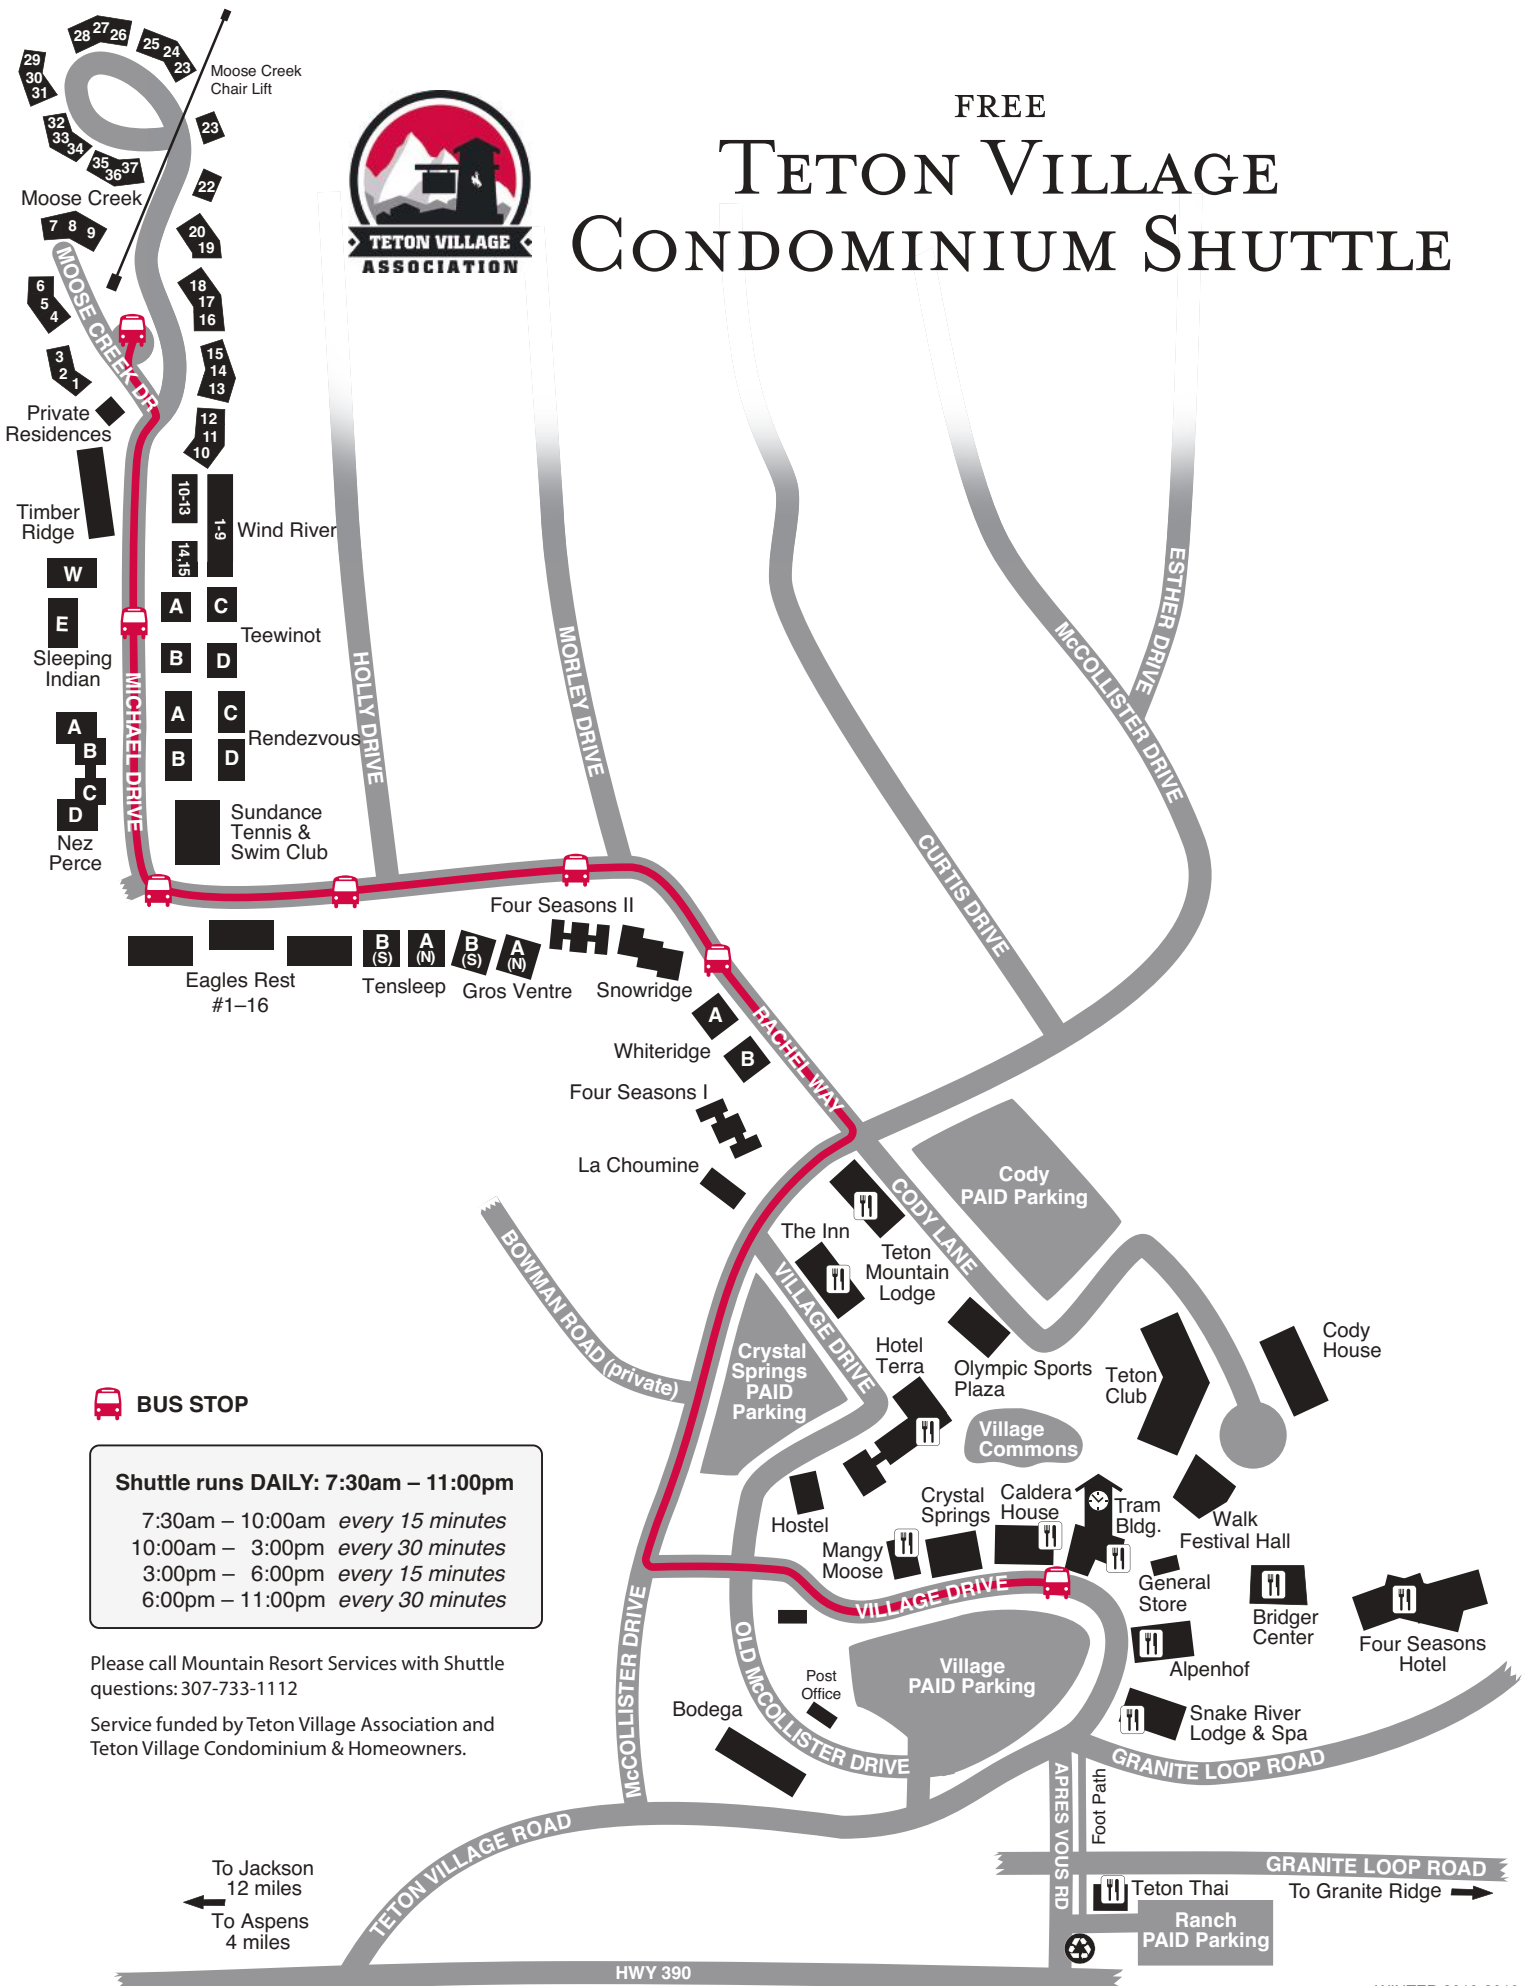

FREE TETON VILLAGE CONDOMINIUM SHUTTLE

BUS STOP

Shuttle runs DAILY: 7:30am – 11:00pm
 7:30am – 10:00am *every 15 minutes*
 10:00am – 3:00pm *every 30 minutes*
 3:00pm – 6:00pm *every 15 minutes*
 6:00pm – 11:00pm *every 30 minutes*

Please call Mountain Resort Services with Shuttle questions: 307-733-1112

Service funded by Teton Village Association and Teton Village Condominium & Homeowners.

To Jackson
12 miles
To Aspens
4 miles

GRANITE LOOP ROAD
To Granite Ridge →
Teton Thai
Ranch PAID Parking

HWY 390