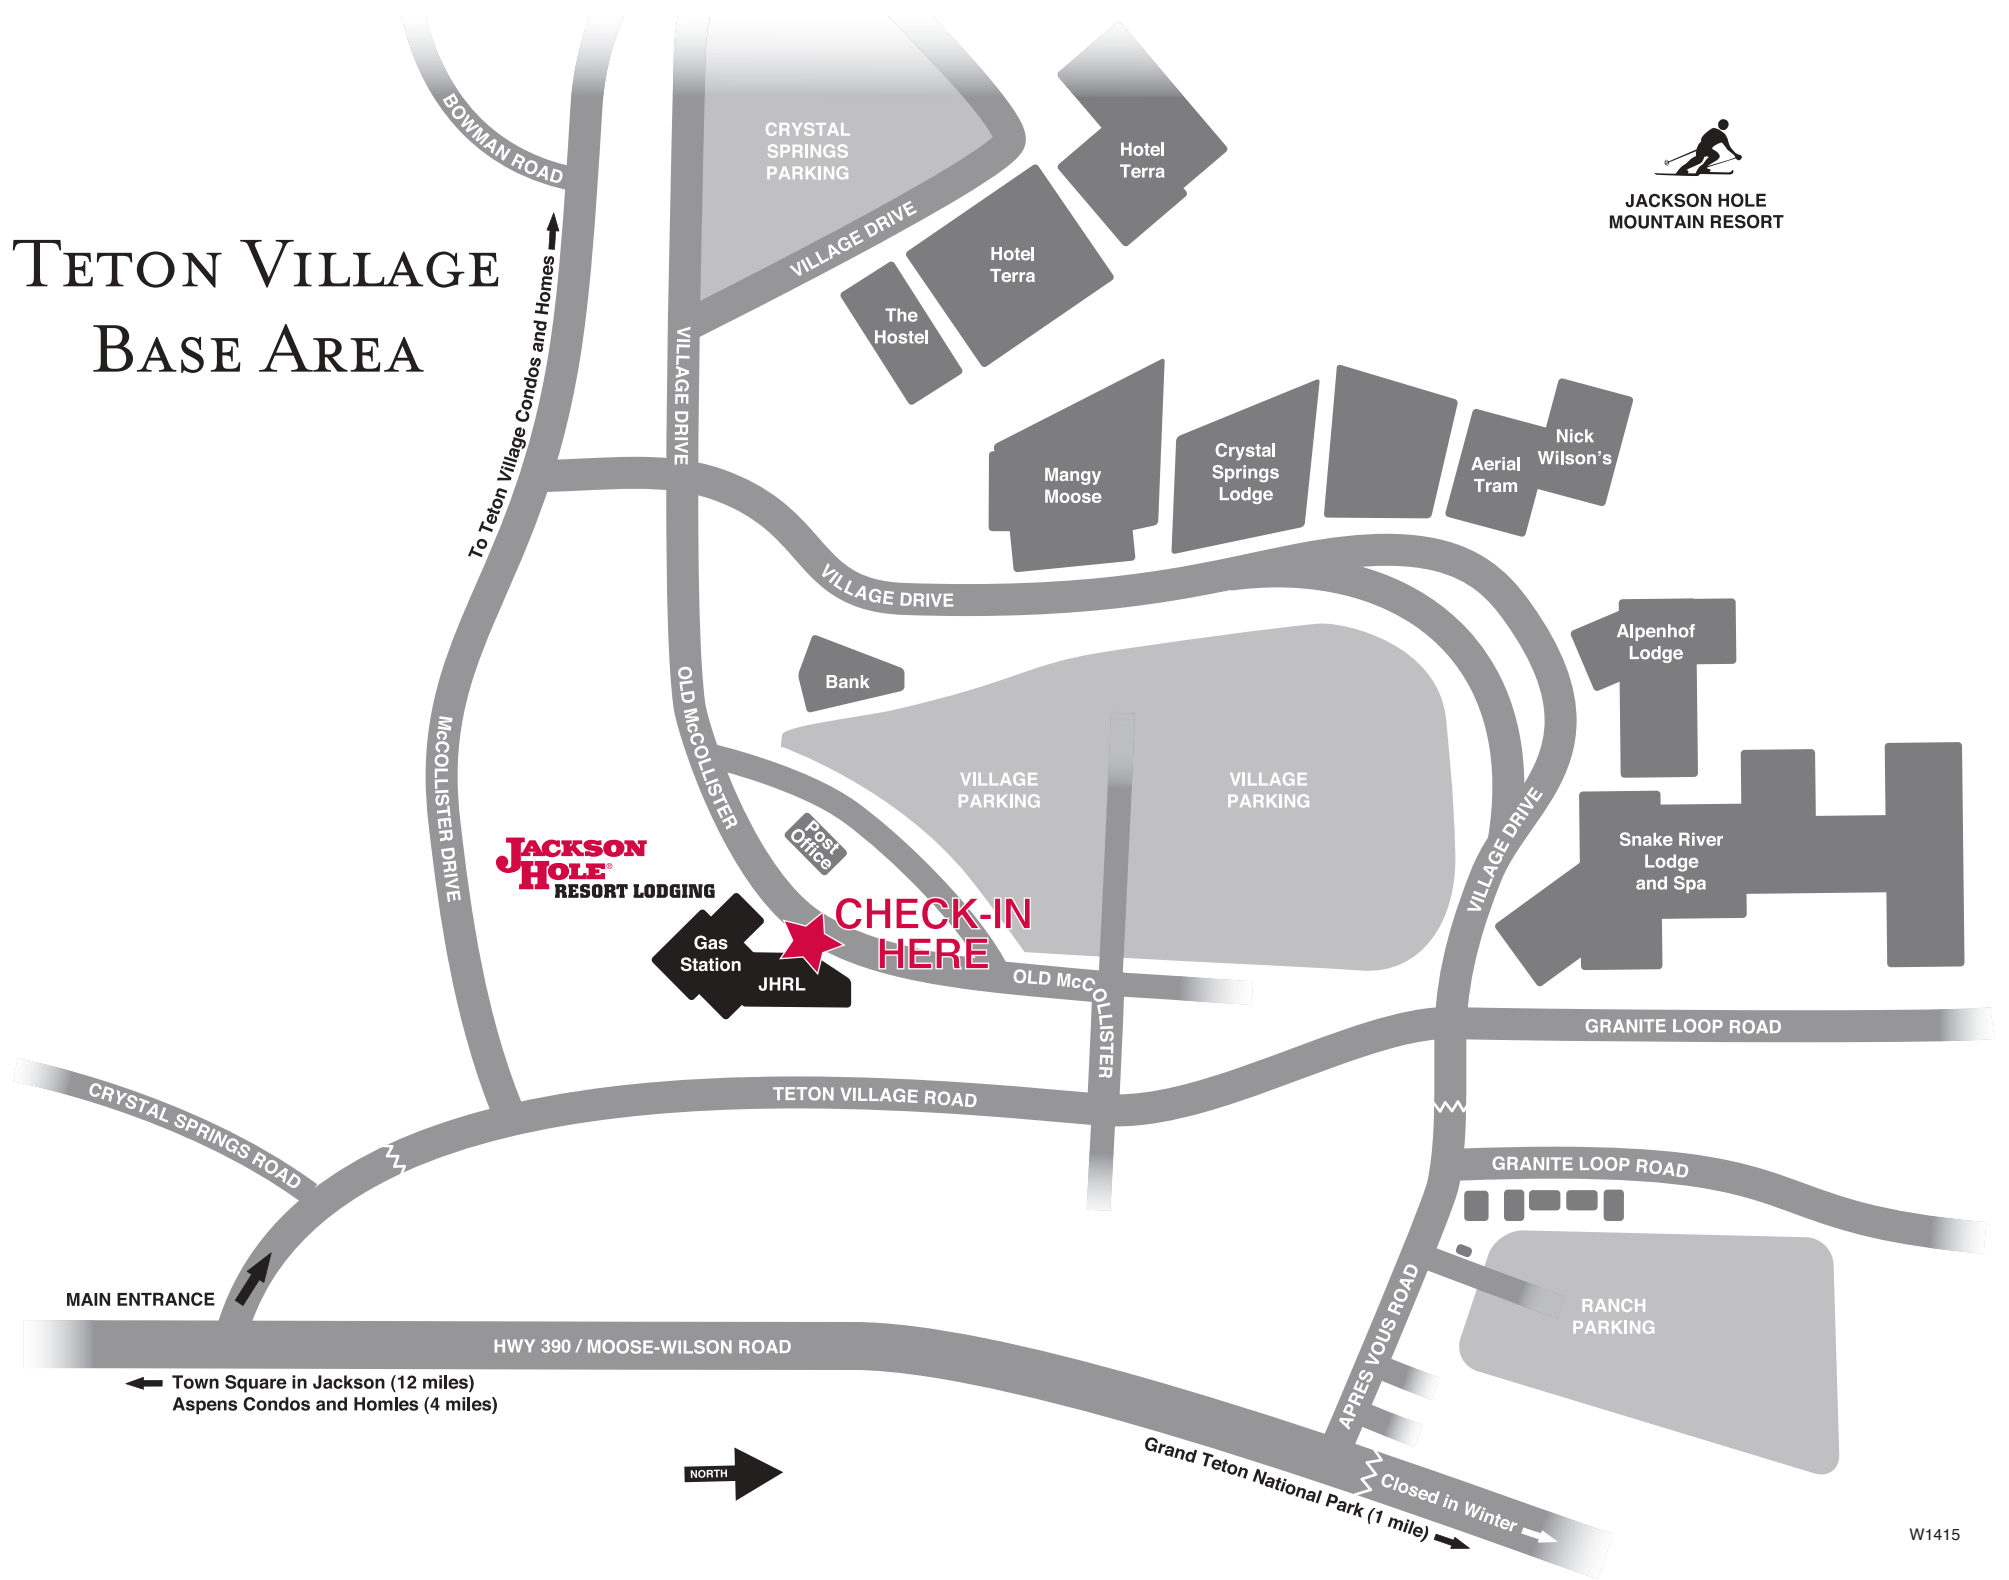

TETON VILLAGE BASE AREA

← Town Square in Jackson (12 miles)
Aspens Condos and Homes (4 miles)