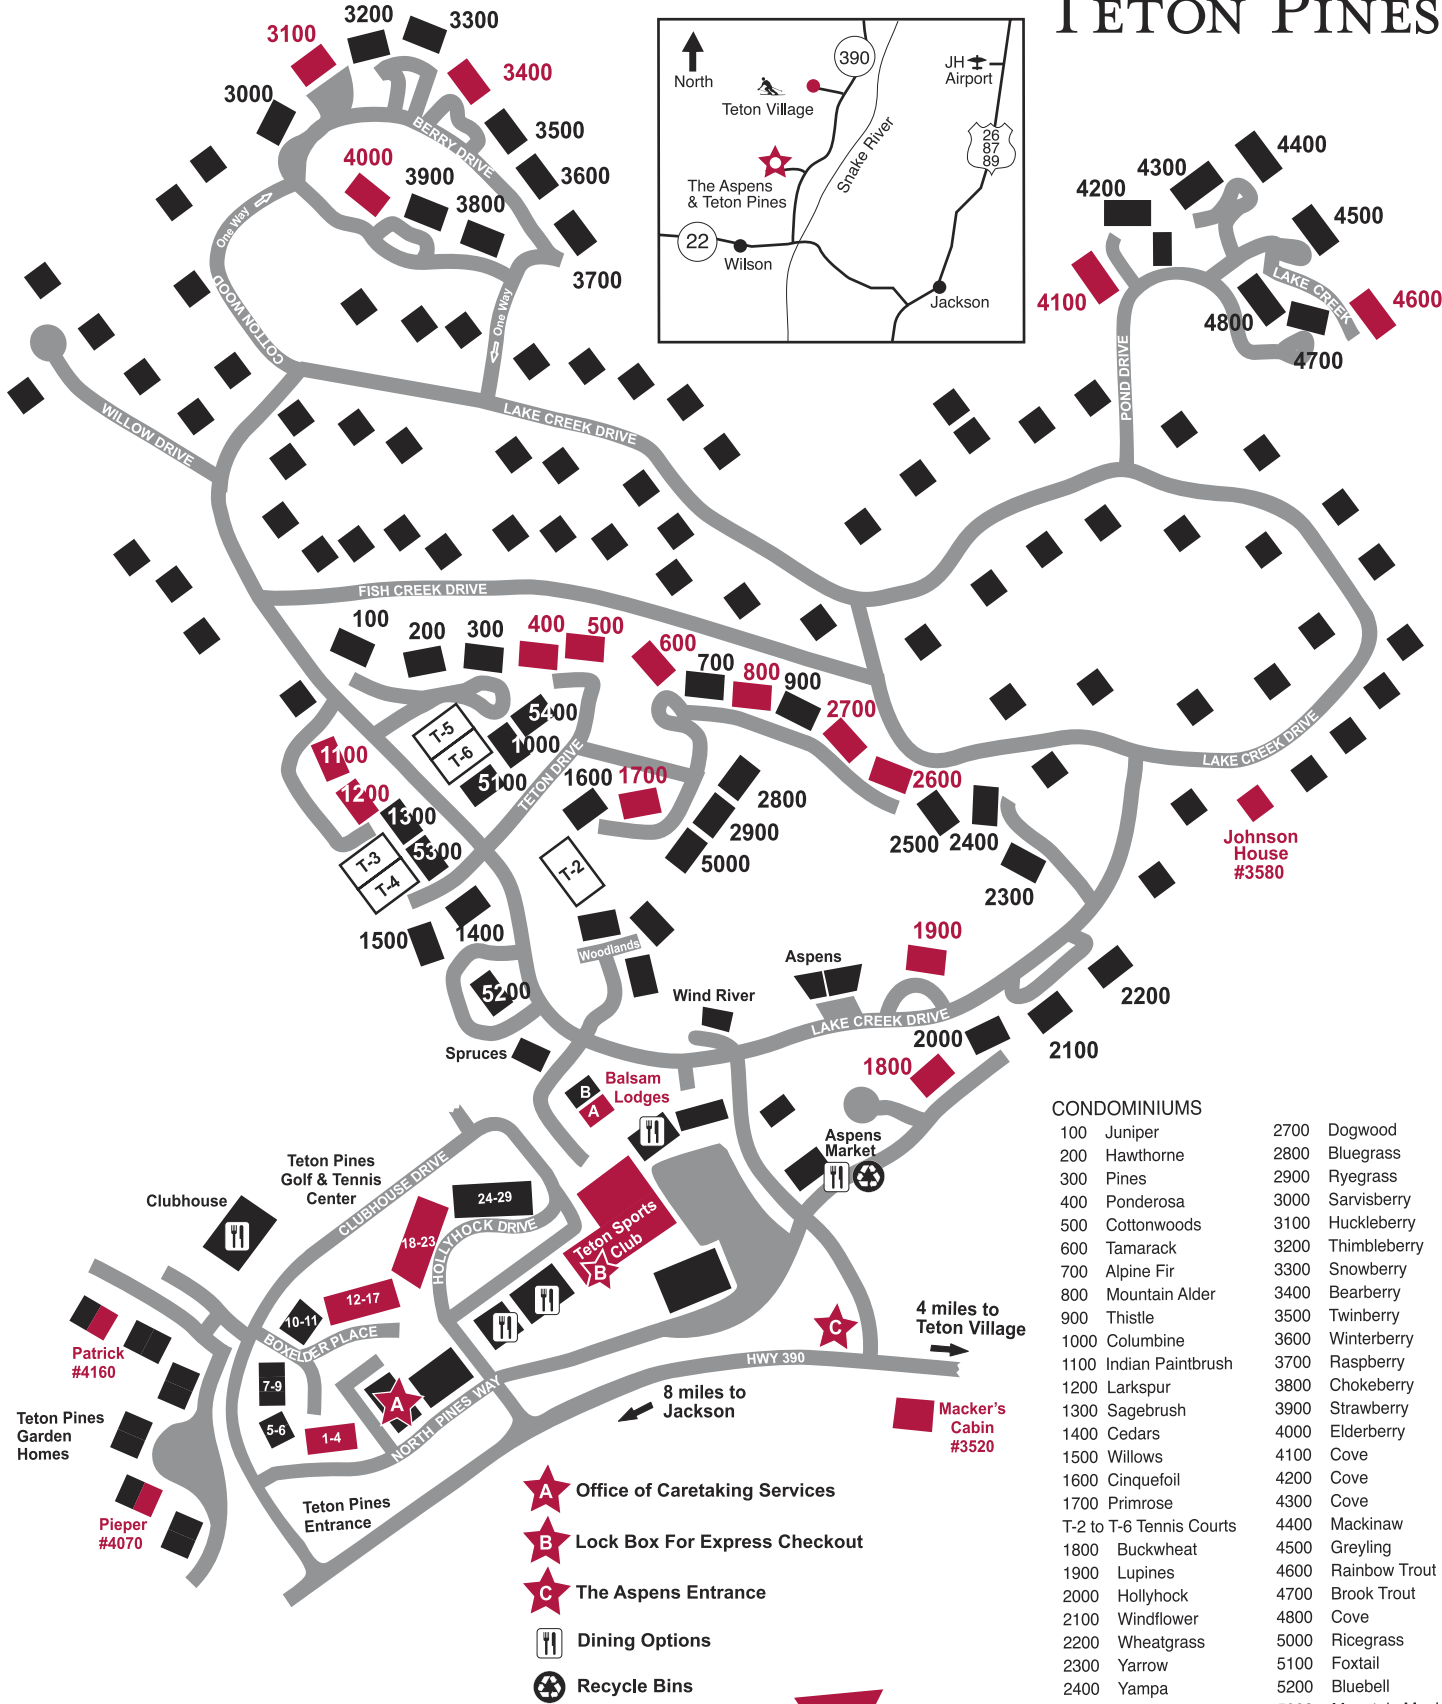

# THE ASPENS & TETON PINES

**CONDOMINIUMS**

100 Juniper	2700 Dogwood
200 Hawthorne	2800 Bluegrass
300 Pines	2900 Ryegrass
400 Ponderosa	3000 Sarvisberry
500 Cottonwoods	3100 Huckleberry
600 Tamarack	3200 Thimbleberry
700 Alpine Fir	3300 Snowberry
800 Mountain Alder	3400 Bearberry
900 Thistle	3500 Twinberry
1000 Columbine	3600 Winterberry
1100 Indian Paintbrush	3700 Raspberry
1200 Larkspur	3800 Chokeberry
1300 Sagebrush	3900 Strawberry
1400 Cedars	4000 Elderberry
1500 Willows	4100 Cove
1600 Cinquefoil	4200 Cove
1700 Primrose	4300 Cove
T-2 to T-6 Tennis Courts	4400 Mackinaw
1800 Buckwheat	4500 Greyling
1900 Lupines	4600 Rainbow Trout
2000 Hollyhock	4700 Brook Trout
2100 Windflower	4800 Cove
2200 Wheatgrass	5000 Ricegrass
2300 Yarrow	5100 Foxtail
2400 Yampa	5200 Bluebell
2500 Phlox	5300 Mountain Maple
2600 Geranium	5400 Mountain Ash

**JACKSON HOLE**  
RESORT LODGING